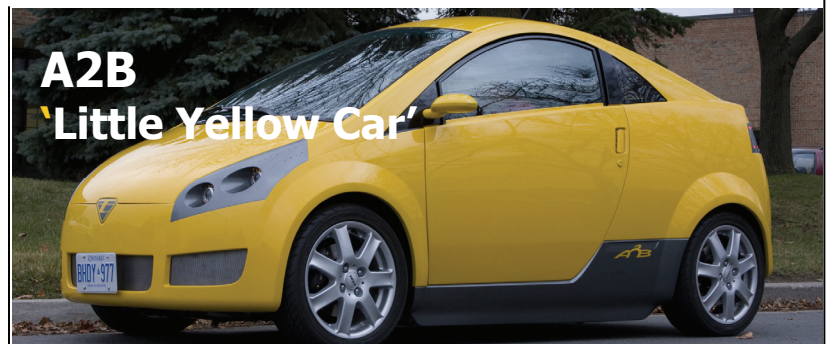

www.evfest.ca

Learn what some of your many Options are for Driving Electric, From New OEM Electric Vehicles, Plug-In Hybrid Conversions, Electric Bikes & Scooters, Personal Electric Vehicle Conversions, Electric Motorbikes, Electric Garden Tractors and New Vehicles!

Follow us: Our Blog: blog.evfest.ca;

Facebook: www.Facebook.com/EVFest;

Twitter: [@EVFestShow](https://twitter.com/EVFestShow)

Tickets Info

Wisper 905SE City S Electric Bicycle

The City S version of the 905SE comes with full mudguards, chainguard, rear rack and the suspension featured on the 905SE Sport. Standard equipment includes the massively powerful 36 V 15.5 Ah Lithium Polymer battery.